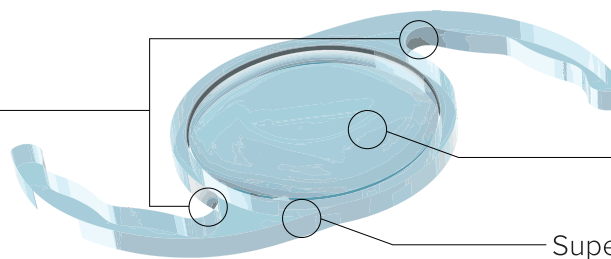

## Hydrophobic

One-Piece, Acrylic,  
Foldable, Intraocular Lens

Notches for smooth  
lens manipulation

Negative Asphericity

Superb raw material quality\*

\*raw material by  
**Contamac**  
EMPOWERING YOUR VISION

<p><b>SDHB6130/SDHB6130i*</b> Aspheric, * 360° Square Edge</p> <p>*Also available in Spherical Design <b>SDHB6130S/SDHB6130Si</b></p>		<p>Optic Design: Biconvex Optic Size: 6.00 mm Overall Length: 13.00 mm</p>
<p><b>SDHB/SDHBi*</b> Aspheric, 360° Square Edge</p>		<p>Optic Design: Biconvex Optic Size: 6.00 mm Overall Length: 12.50 mm</p>
<p><b>SDHBY/SDHBYi*</b> <span style="background-color: yellow; border: 1px solid black; display: inline-block; width: 15px; height: 15px; vertical-align: middle;"></span> Aspheric, 360° Square Edge Yellow, (Blue Light Filtering)</p>		<p>Optic Design: Biconvex Optic Size: 6.00 mm Overall Length: 12.50 mm</p>